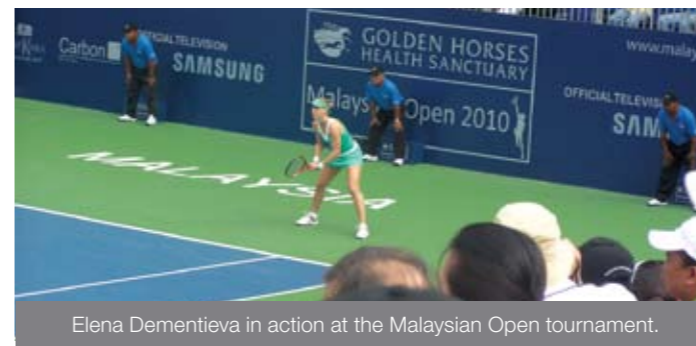

Women's Tennis MALAYSIAN OPEN 2010

Tennis enthusiasts were treated to top-class tennis action at the WTA Malaysian Open 2010, the Malaysian leg of the Sony Ericsson WTA held at the Club recently. The event was a huge success and a memorable one!

Elena Dementieva in action at the Malaysian Open tournament.