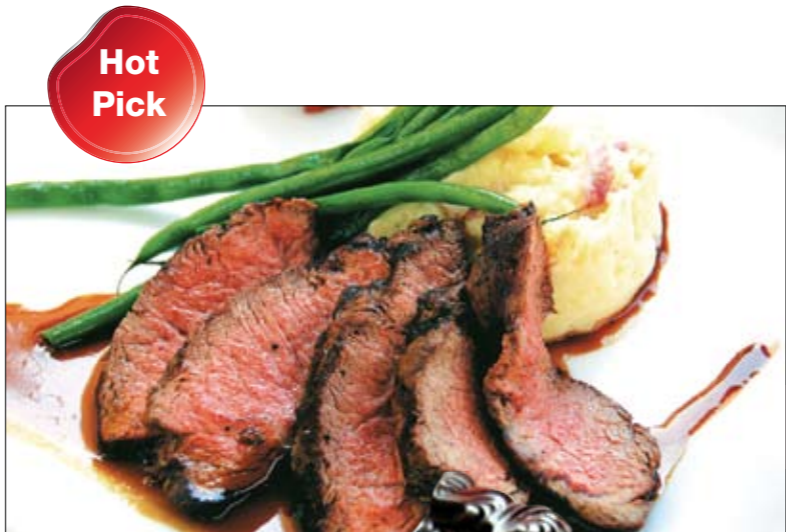

KIARA Flavors

11 Newz | **cuisine**

Mother's Day Hi-tea Buffet

Sunday, 9 May
12.00 noon - 4.00pm

Let your mum know how special she is by treating her to a gastronomic adventure and letting her sample 50 types of savory dishes including a roast carving station with fresh-carved roast lamb and succulent roast beef served with delicious creamed spinach. Other attractions include games and lucky draws.

Early Bird Offer before 4 May
RM48++ (Adult) , RM36++ (Child)

Normal Price
RM52++ (Adult) , RM38++ (Child)

Also, get a special doorgift & a Moist Chocolate cake for Mum with any purchased of 5 pax and more!

For reservation, please call 03-2093 6270 or 012-383 1162.

cuisine | Newz 12

Polo Lounge New Menu! Japanese Food & Sushi Bar

Treat your palate to our new set meals and sushi dishes today. A sure treat that will make you come back for more.

Price from RM18++